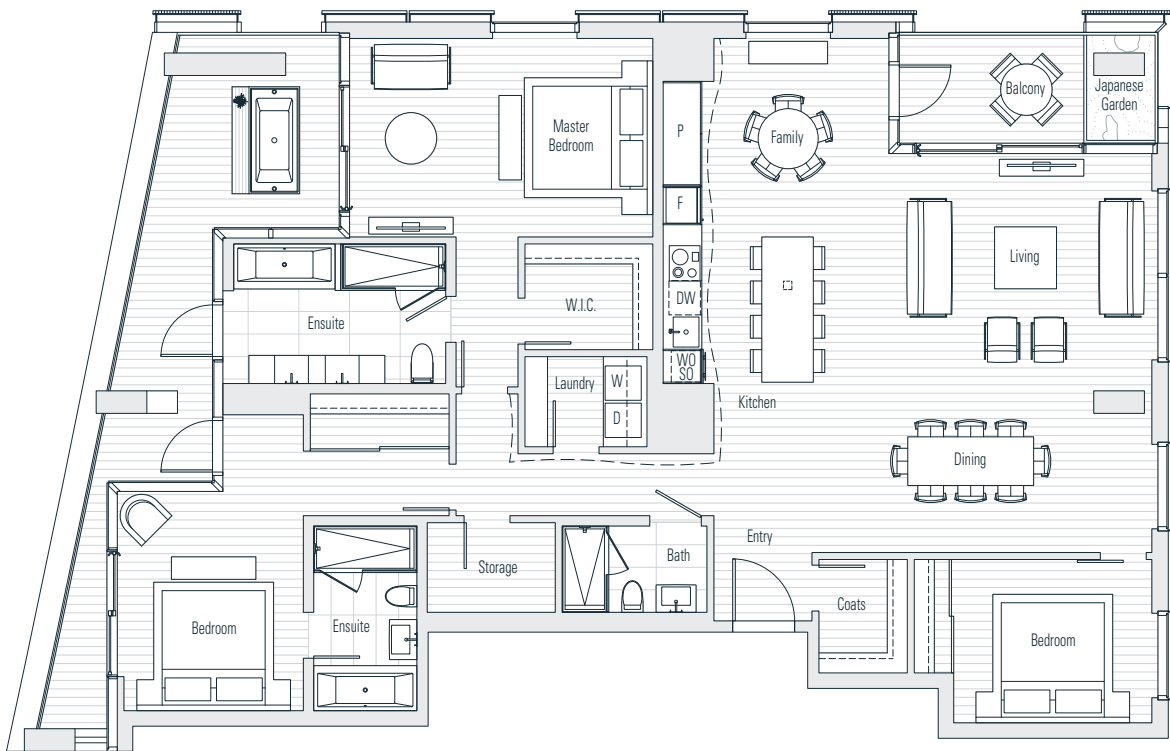

Alberni

by
Kengo
Kuma

隈
研
吾

2703

3 Bedroom
2,392 sf

← N Floor 27

Dimensions, sizes, specifications, layouts and materials are approximate only and subject to change without notice. Interior square footage is combined with balcony square footage and included in total advertised square footage of the homes. Japanese garden sizes / configurations and façade panel locations are approximate and vary depending on the home. Not all homes have Japanese Gardens or soaking tubs. Please ask sales representative for details. E. & O. E.