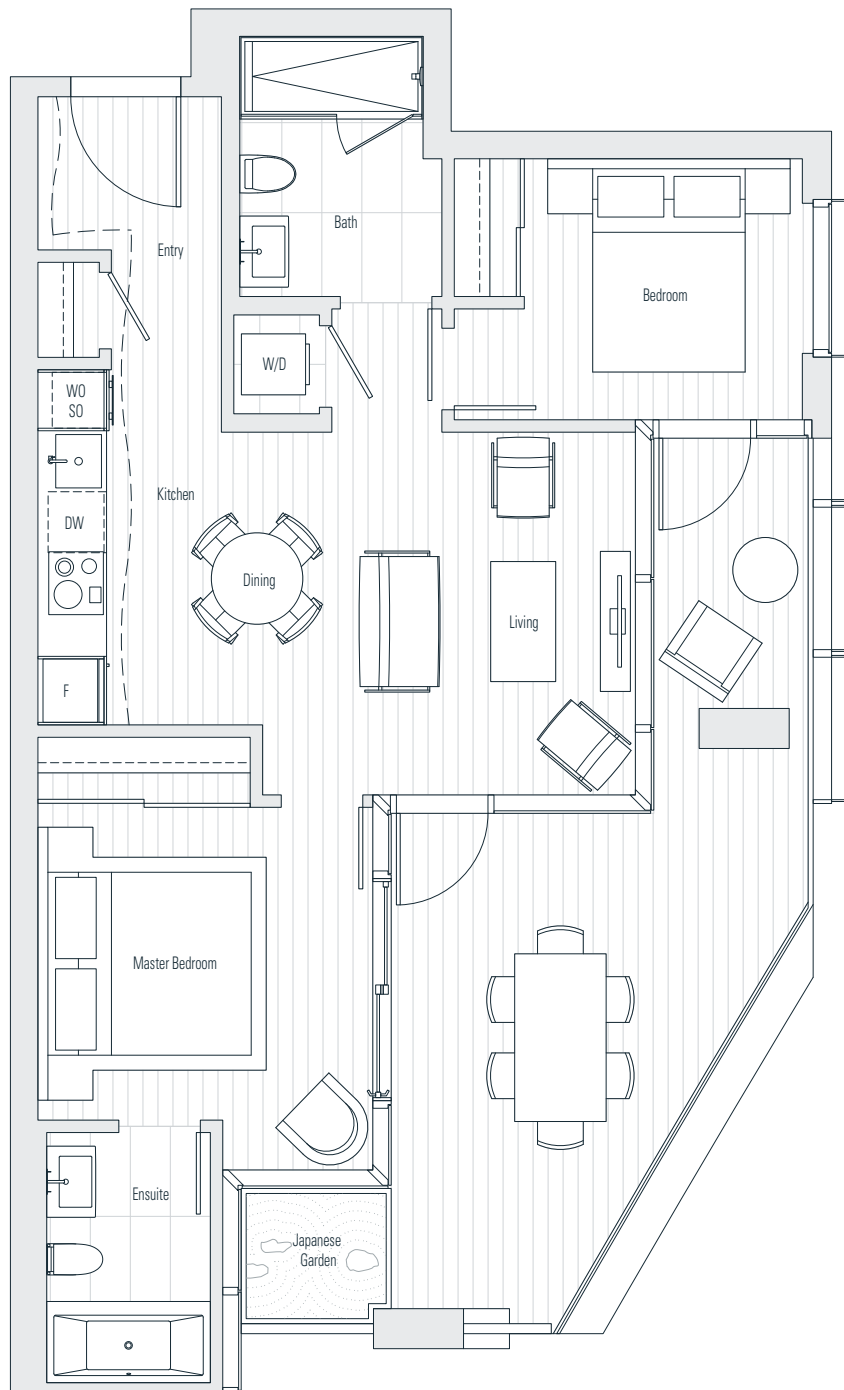

## 2704

2 Bedroom  
1,077 sf

↙ N Floor 27

Dimensions, sizes, specifications, layouts and materials are approximate only and subject to change without notice. Interior square footage is combined with balcony square footage and included in total advertised square footage of the homes. Japanese garden sizes / configurations and façade panel locations are approximate and vary depending on the home. Not all homes have Japanese Gardens or soaking tubs. Please ask sales representative for details. E. & O. E.