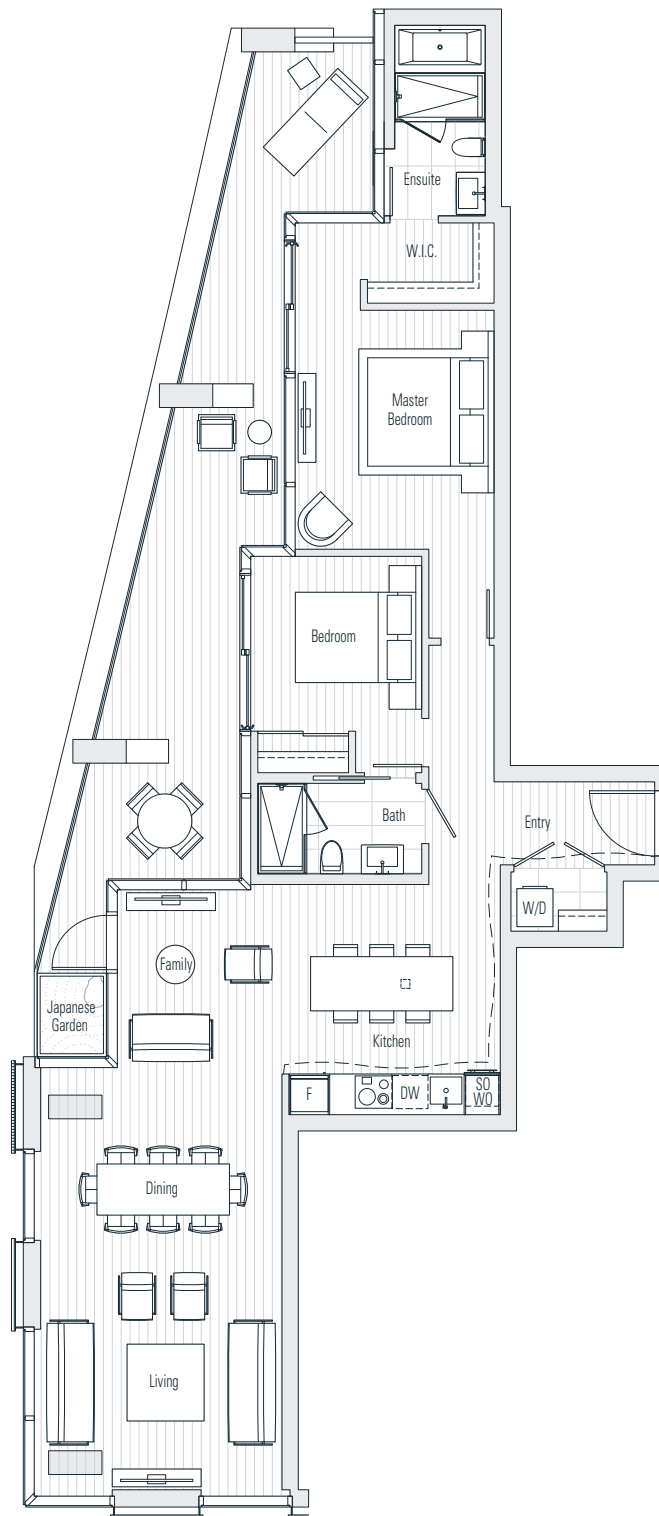

# Alberni

by  
Kengo  
Kuma

隈  
研  
吾

## 2802

2 Bedroom  
1,704 sf

← N Floor 28

Dimensions, sizes, specifications, layouts and materials are approximate only and subject to change without notice. Interior square footage is combined with balcony square footage and included in total advertised square footage of the homes. Japanese garden sizes / configurations and façade panel locations are approximate and vary depending on the home. Not all homes have Japanese Gardens or soaking tubs. Please ask sales representative for details. E. & O. E.