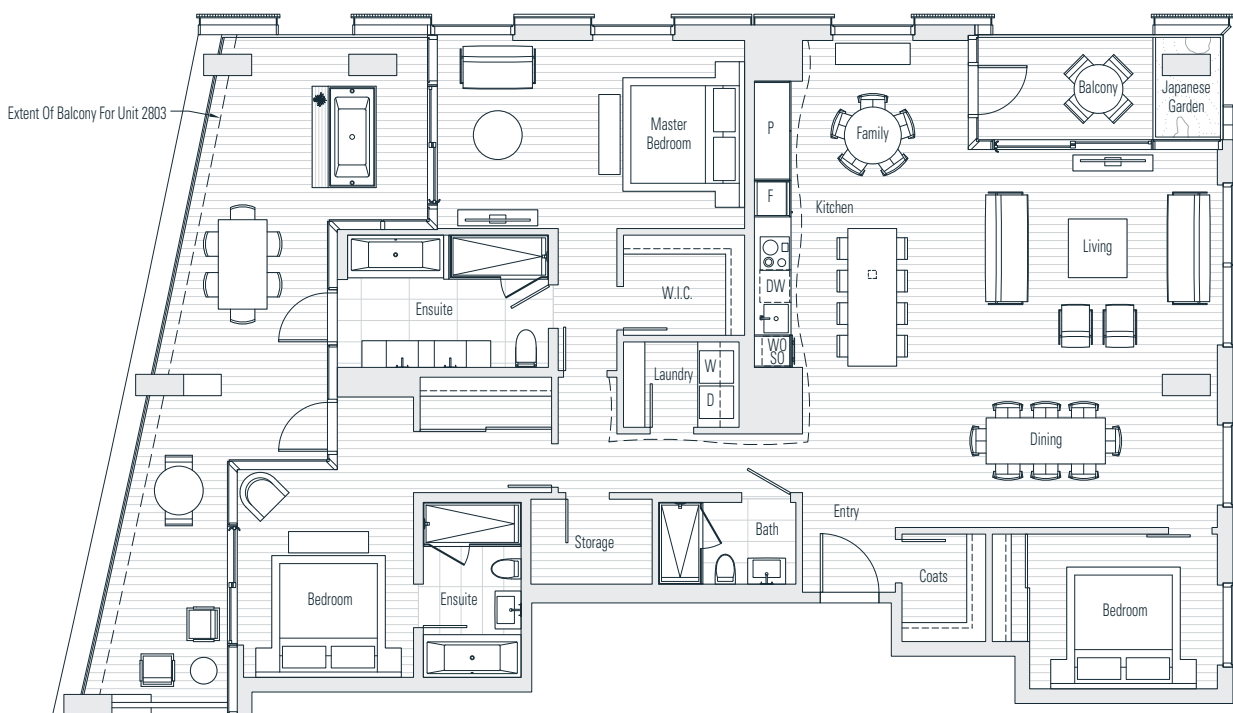

Alberni

by
Kengo
Kuma

隈
研
吾

2803

3 Bedroom
2,483 sf

← N Floor 28

Dimensions, sizes, specifications, layouts and materials are approximate only and subject to change without notice. Interior square footage is combined with balcony square footage and included in total advertised square footage of the homes. Japanese garden sizes / configurations and façade panel locations are approximate and vary depending on the home. Not all homes have Japanese Gardens or soaking tubs. Please ask sales representative for details. E. & O. E.