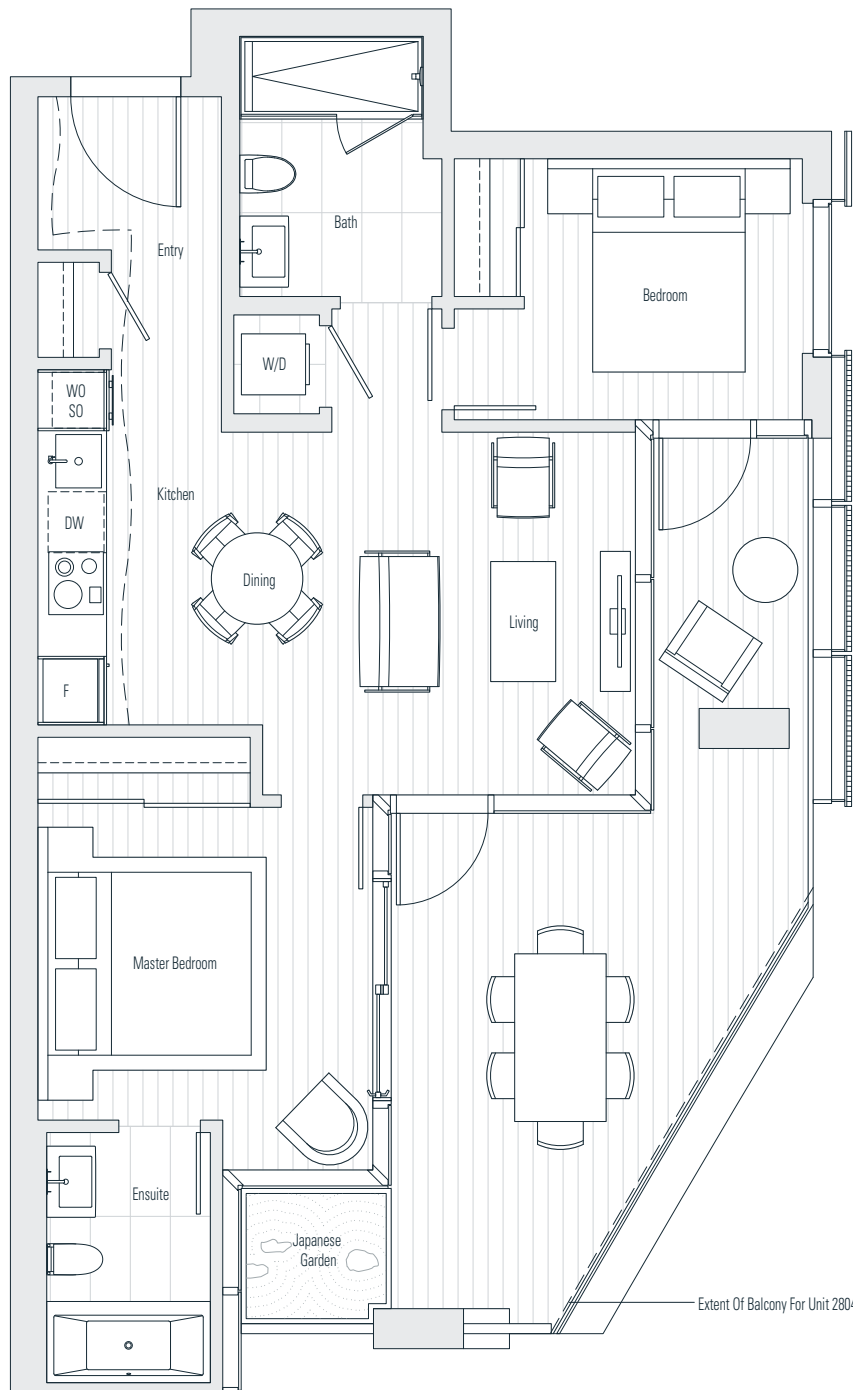

Alberni

by
Kengo
Kuma

隈
研
吾

2804

2 Bedroom
1,050 sf

↙ N Floor 28

Dimensions, sizes, specifications, layouts and materials are approximate only and subject to change without notice. Interior square footage is combined with balcony square footage and included in total advertised square footage of the homes. Japanese garden sizes / configurations and façade panel locations are approximate and vary depending on the home. Not all homes have Japanese Gardens or soaking tubs. Please ask sales representative for details. E. & O. E.