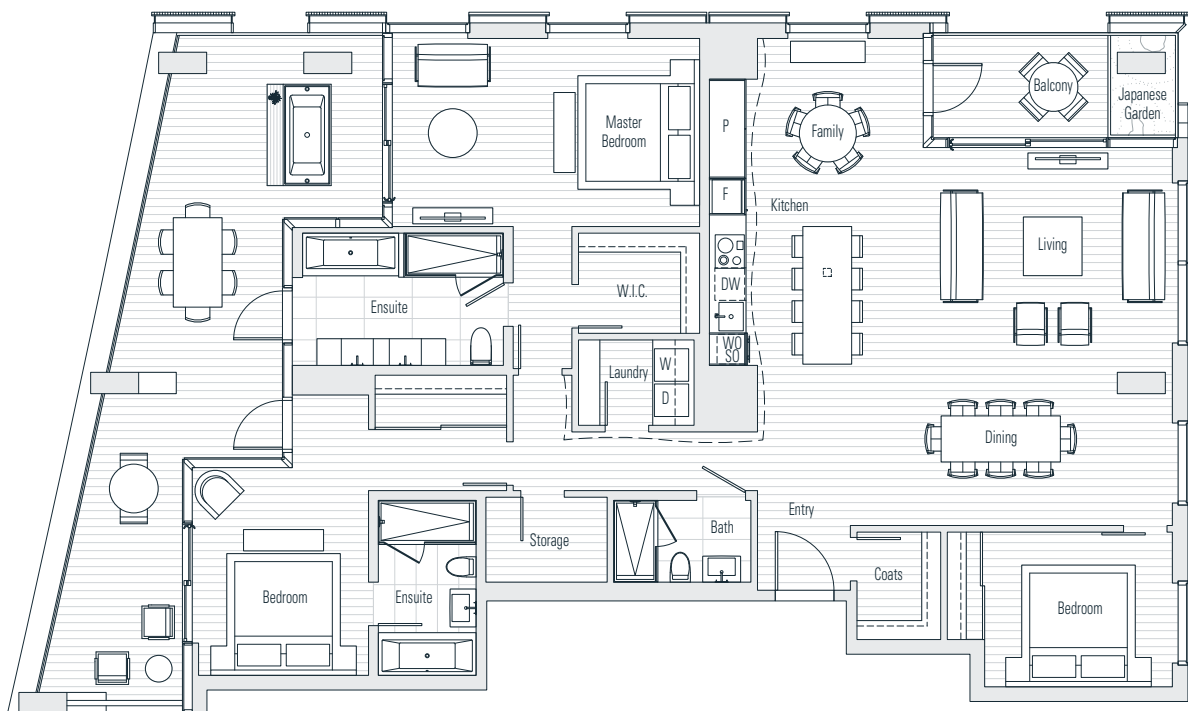

Alberni

by
Kengo
Kuma

隈
研
吾

2903

3 Bedroom
2,586 sf

← N Floor 29

Dimensions, sizes, specifications, layouts and materials are approximate only and subject to change without notice. Interior square footage is combined with balcony square footage and included in total advertised square footage of the homes. Japanese garden sizes / configurations and façade panel locations are approximate and vary depending on the home. Not all homes have Japanese Gardens or soaking tubs. Please ask sales representative for details. E. & O. E.