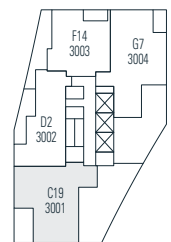

Alberni

by
Kengo
Kuma

隈
研
吾

3001

2 Bedroom
2,290 sf

← N Floor 30