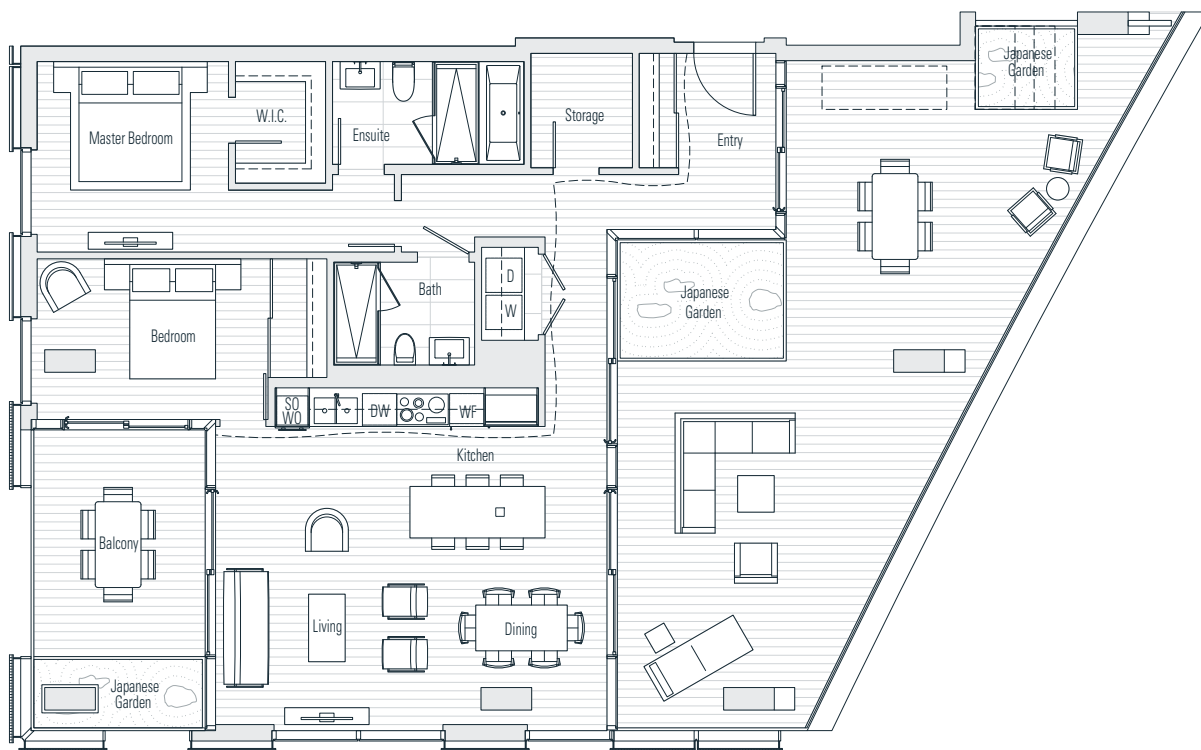

Alberni

by
Kengo
Kuma

隈
研
吾

3001

2 Bedroom
2,290 sf

← N Floor 30