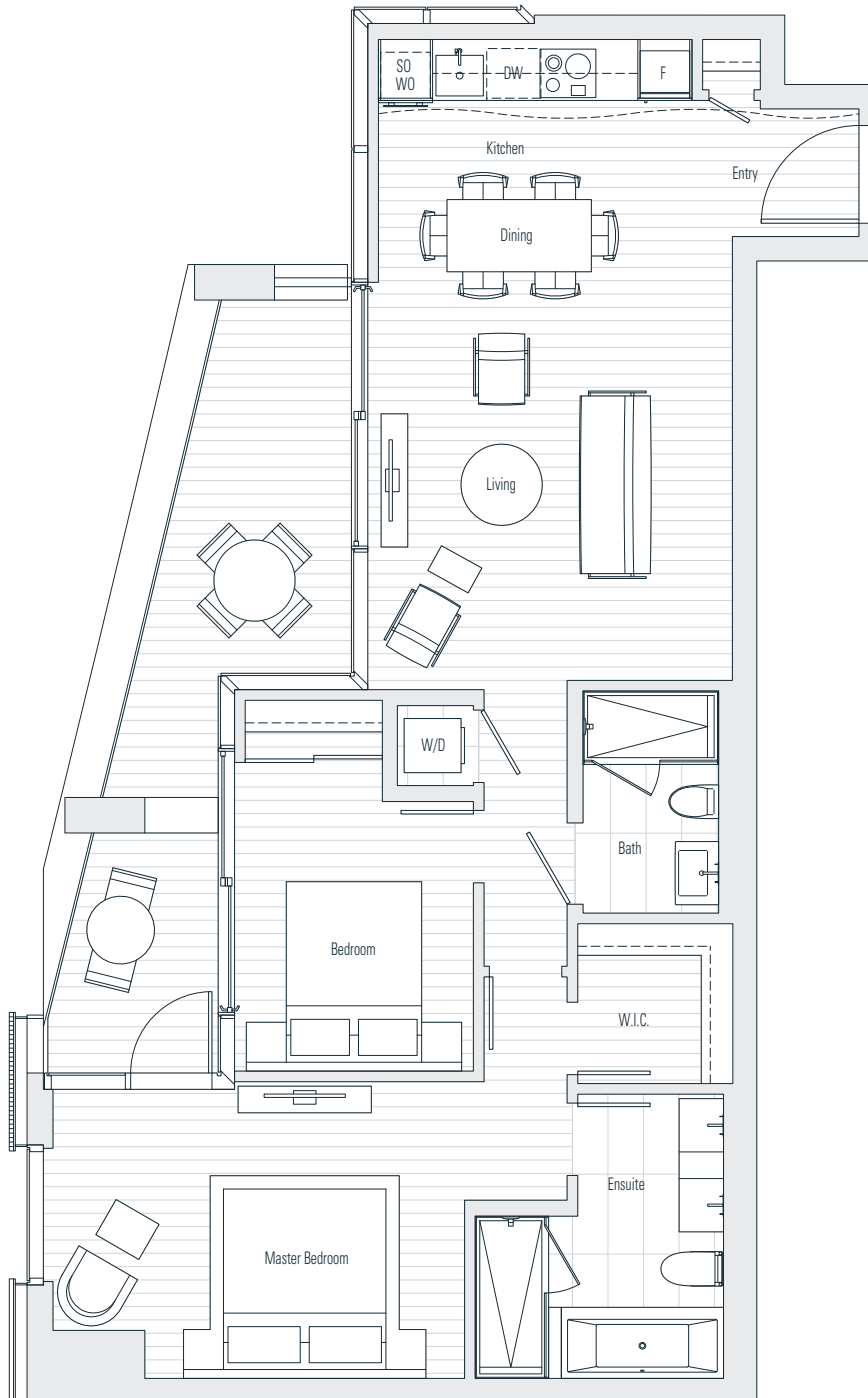

Alberni

by
Kengo
Kuma

隈
研
吾

3002

2 Bedroom
1,209 sf

← N Floor 30

Dimensions, sizes, specifications, layouts and materials are approximate only and subject to change without notice. Interior square footage is combined with balcony square footage and included in total advertised square footage of the homes. Japanese garden sizes / configurations and façade panel locations are approximate and vary depending on the home. Not all homes have Japanese Gardens or soaking tubs. Please ask sales representative for details. E. & O. E.