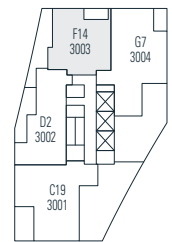

Alberni

by
Kengo
Kuma

隈
研
吾

3003

2 Bedroom
1,310 sf

← N Floor 30