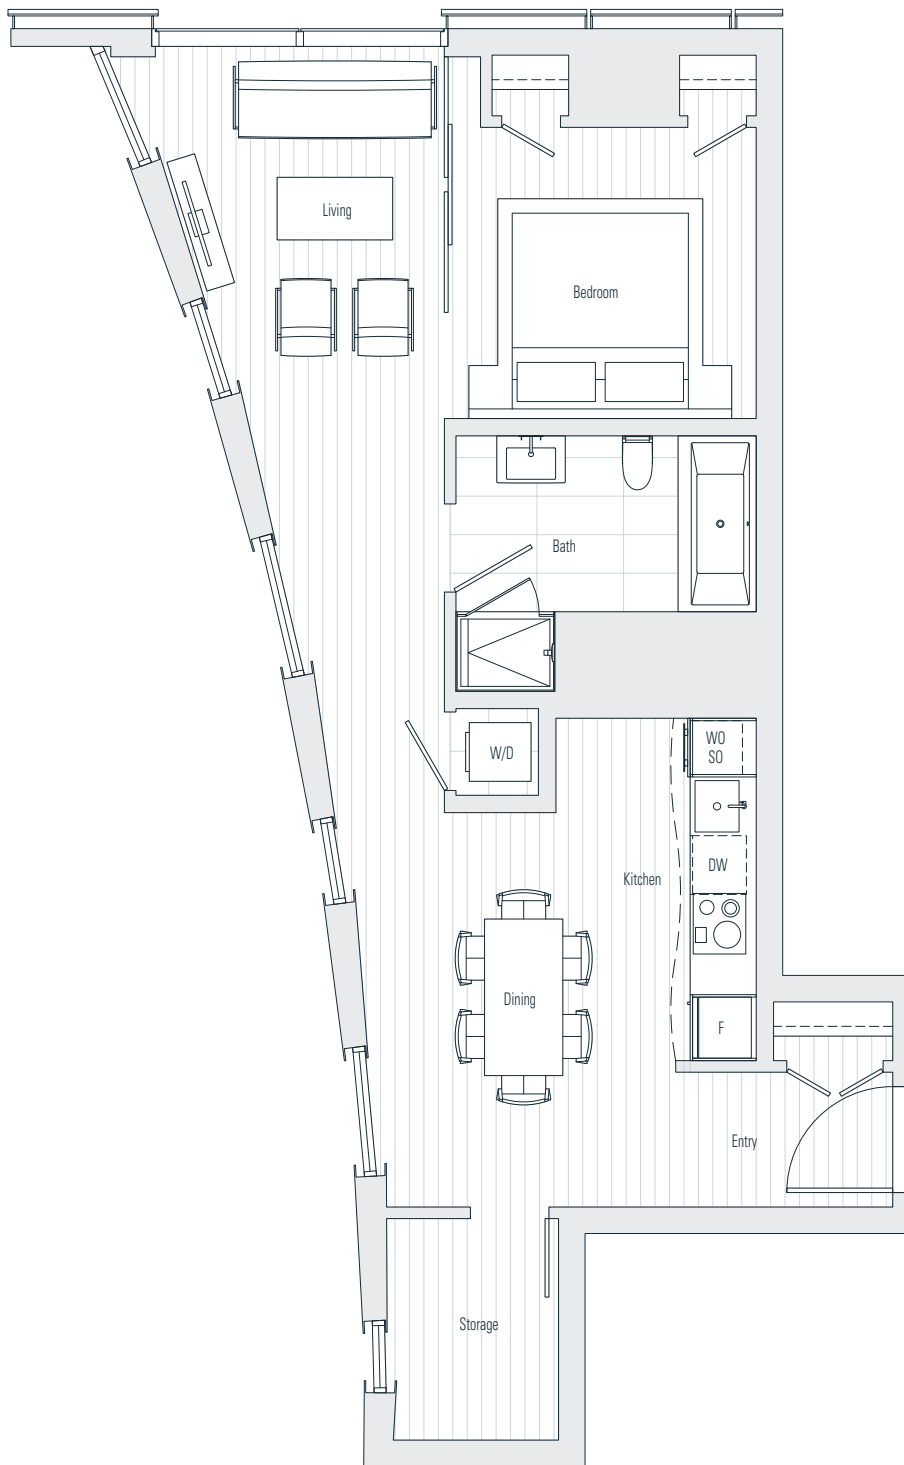

Alberni

by
Kengo
Kuma

隈
研
吾

301

1 Bedroom
817 sf

← N Floor 3

Dimensions, sizes, specifications, layouts and materials are approximate only and subject to change without notice.
Interior square footage is combined with balcony square footage and included in total advertised square footage of the homes.
Japanese garden sizes / configurations and façade panel locations are approximate and vary depending on the home.
Not all homes have Japanese Gardens or soaking tubs. Please ask sales representative for details. E. & O. E.