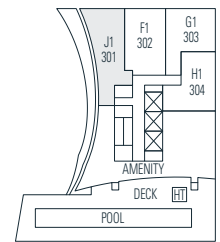

Alberni

by
Kengo
Kuma

隈
研
吾

301

1 Bedroom
817 sf

← N Floor 3

Dimensions, sizes, specifications, layouts and materials are approximate only and subject to change without notice.
Interior square footage is combined with balcony square footage and included in total advertised square footage of the homes.
Japanese garden sizes / configurations and façade panel locations are approximate and vary depending on the home.
Not all homes have Japanese Gardens or soaking tubs. Please ask sales representative for details. E. & O. E.