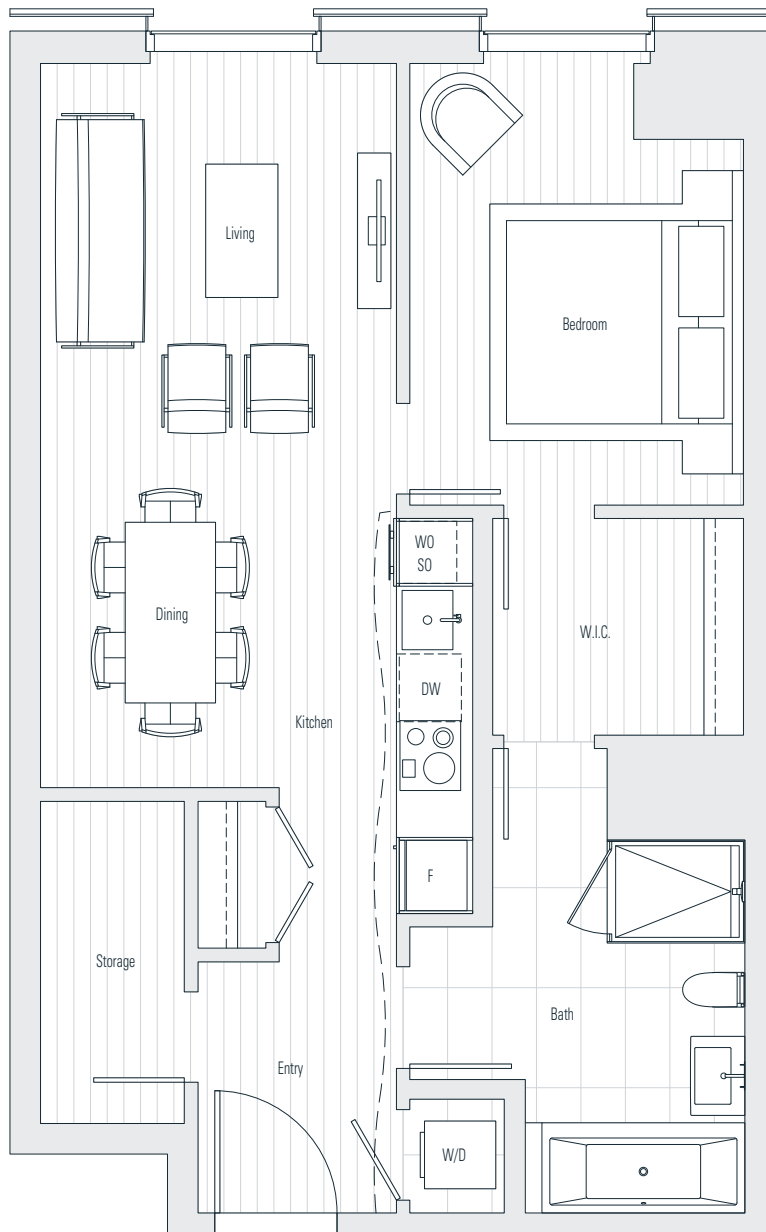

Alberni

by
Kengo
Kuma

隈
研
吾

302

1 Bedroom
757 sf

Dimensions, sizes, specifications, layouts and materials are approximate only and subject to change without notice.
Interior square footage is combined with balcony square footage and included in total advertised square footage of the homes.
Japanese garden sizes / configurations and façade panel locations are approximate and vary depending on the home.
Not all homes have Japanese Gardens or soaking tubs. Please ask sales representative for details. E. & O. E.