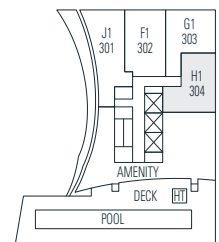

Alberni

by
Kengo
Kuma

隈
研
吾

304

1 Bedroom
659 sf

← N Floor 3