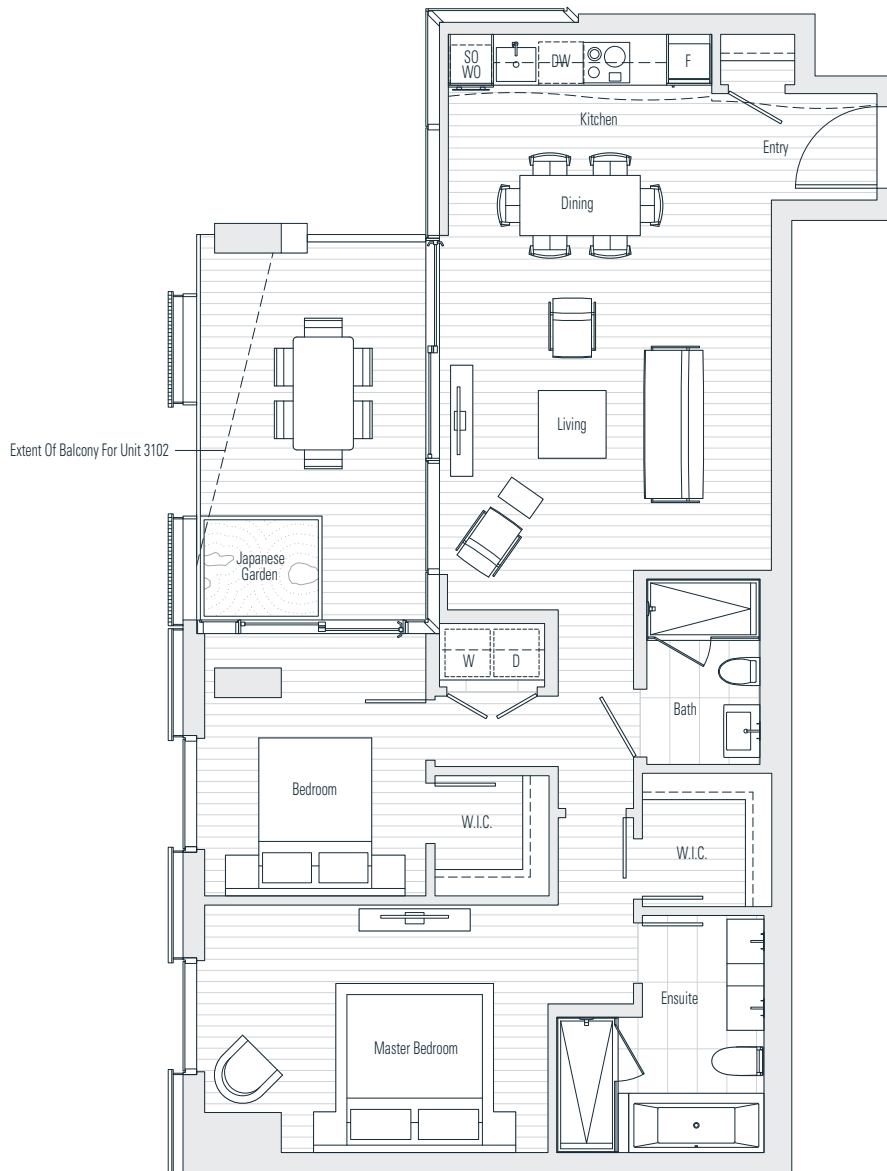

Alberni

by
Kengo
Kuma

隈
研
吾

3102

2 Bedroom
1,299 sf

← N Floor 31

Dimensions, sizes, specifications, layouts and materials are approximate only and subject to change without notice.
Interior square footage is combined with balcony square footage and included in total advertised square footage of the homes.
Japanese garden sizes / configurations and façade panel locations are approximate and vary depending on the home.
Not all homes have Japanese Gardens or soaking tubs. Please ask sales representative for details. E. & O. E.