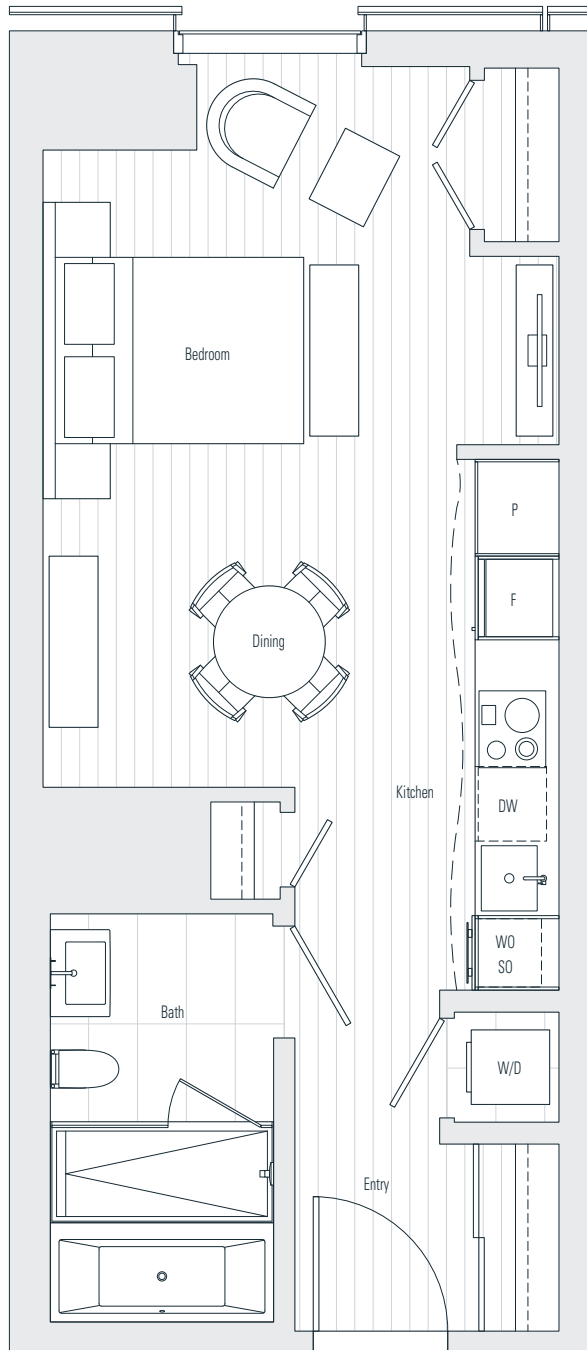

Alberni

by
Kengo
Kuma

隈
研
吾

403

Studio
518 sf

Dimensions, sizes, specifications, layouts and materials are approximate only and subject to change without notice.
Interior square footage is combined with balcony square footage and included in total advertised square footage of the homes.
Japanese garden sizes / configurations and façade panel locations are approximate and vary depending on the home.
Not all homes have Japanese Gardens or soaking tubs. Please ask sales representative for details. E. & O. E.