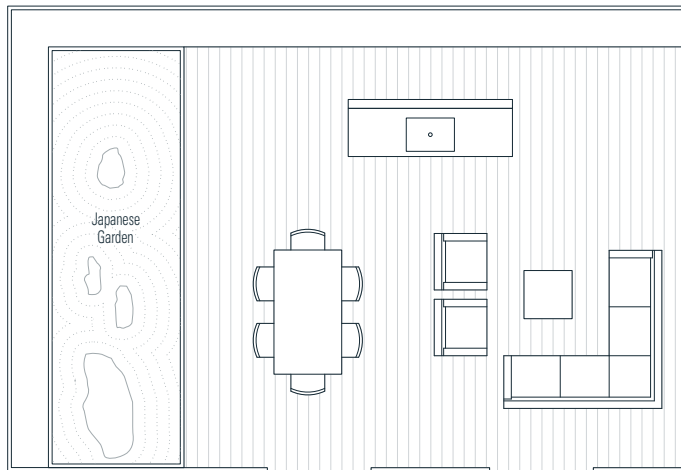

Alberni

by
Kengo
Kuma

隈
研
吾

405

2 Bedroom
1,726 sf

← N Floor 4

Dimensions, sizes, specifications, layouts and materials are approximate only and subject to change without notice.
Interior square footage is combined with balcony square footage and included in total advertised square footage of the homes.
Japanese garden sizes / configurations and façade panel locations are approximate and vary depending on the home.
Not all homes have Japanese Gardens or soaking tubs. Please ask sales representative for details. E. & O. E.