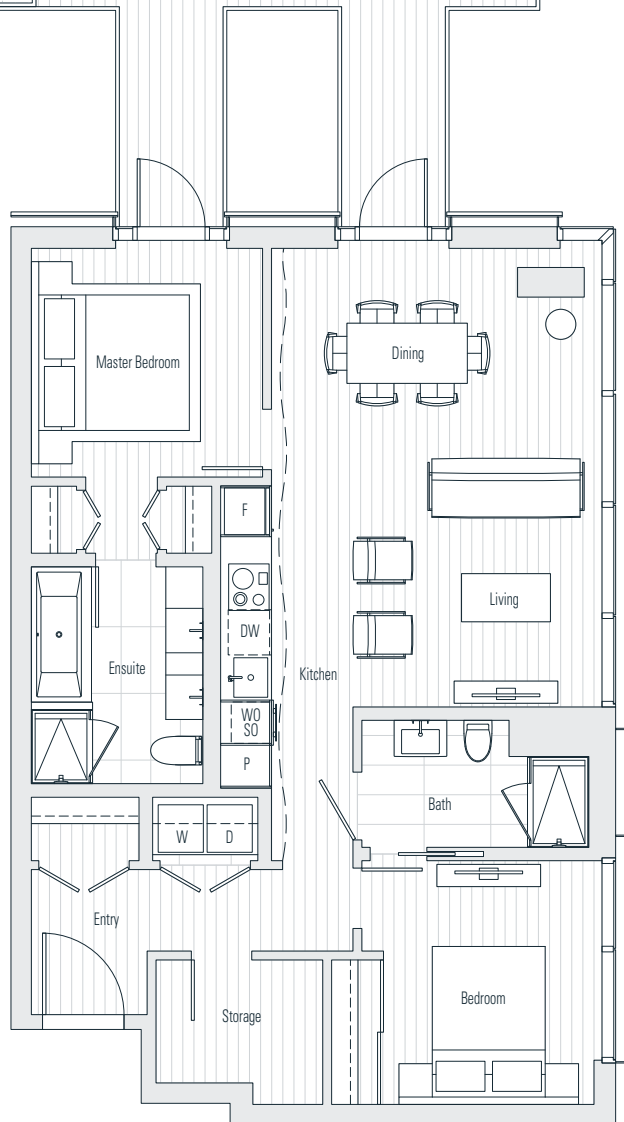

Alberni

by
Kengo
Kuma

隈
研
吾

405

2 Bedroom
1,726 sf

← N Floor 4

Dimensions, sizes, specifications, layouts and materials are approximate only and subject to change without notice.
Interior square footage is combined with balcony square footage and included in total advertised square footage of the homes.
Japanese garden sizes / configurations and façade panel locations are approximate and vary depending on the home.
Not all homes have Japanese Gardens or soaking tubs. Please ask sales representative for details. E. & O. E.