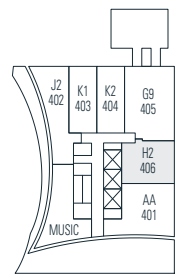

Alberni

by
Kengo
Kuma

隈
研
吾

406

1 Bedroom
629 sf

← N Floor 4