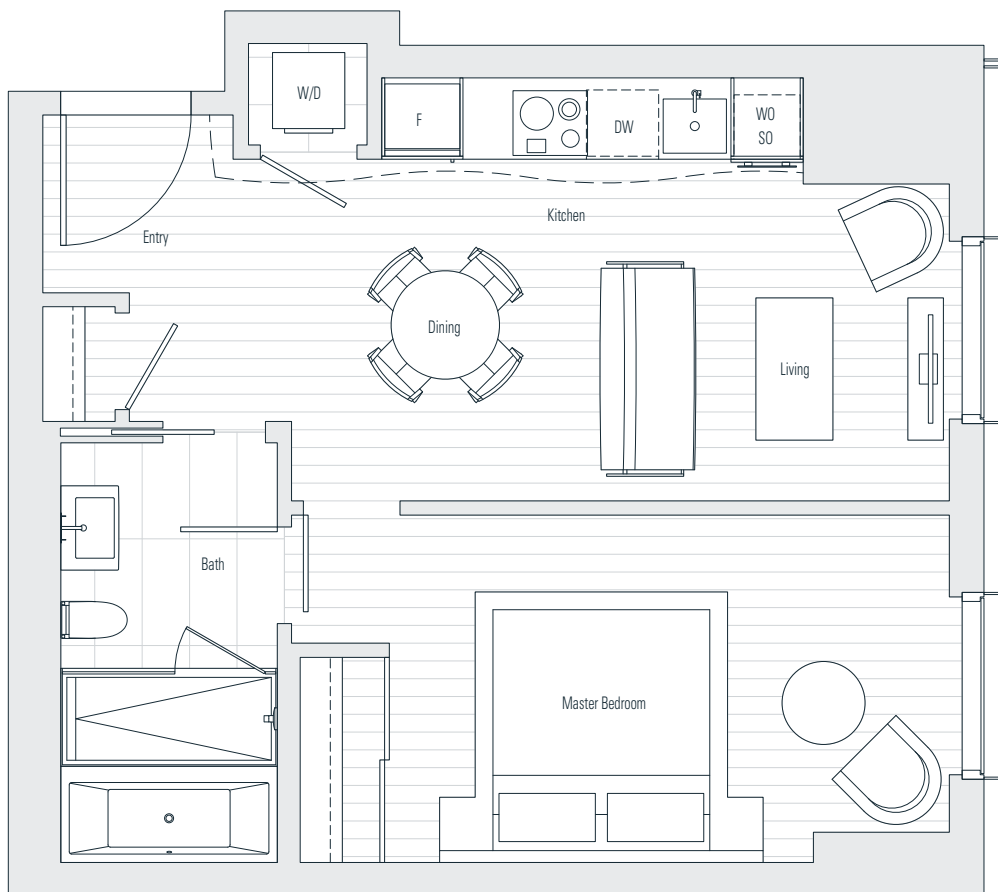

Alberni

by
Kengo
Kuma

隈
研
吾

406

1 Bedroom
629 sf

← N Floor 4