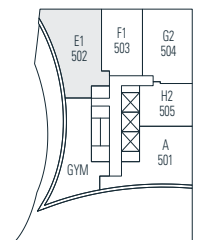

Alberni

by
Kengo
Kuma

隈
研
吾

502

2 Bedroom
1,194 sf

← N Floor 5