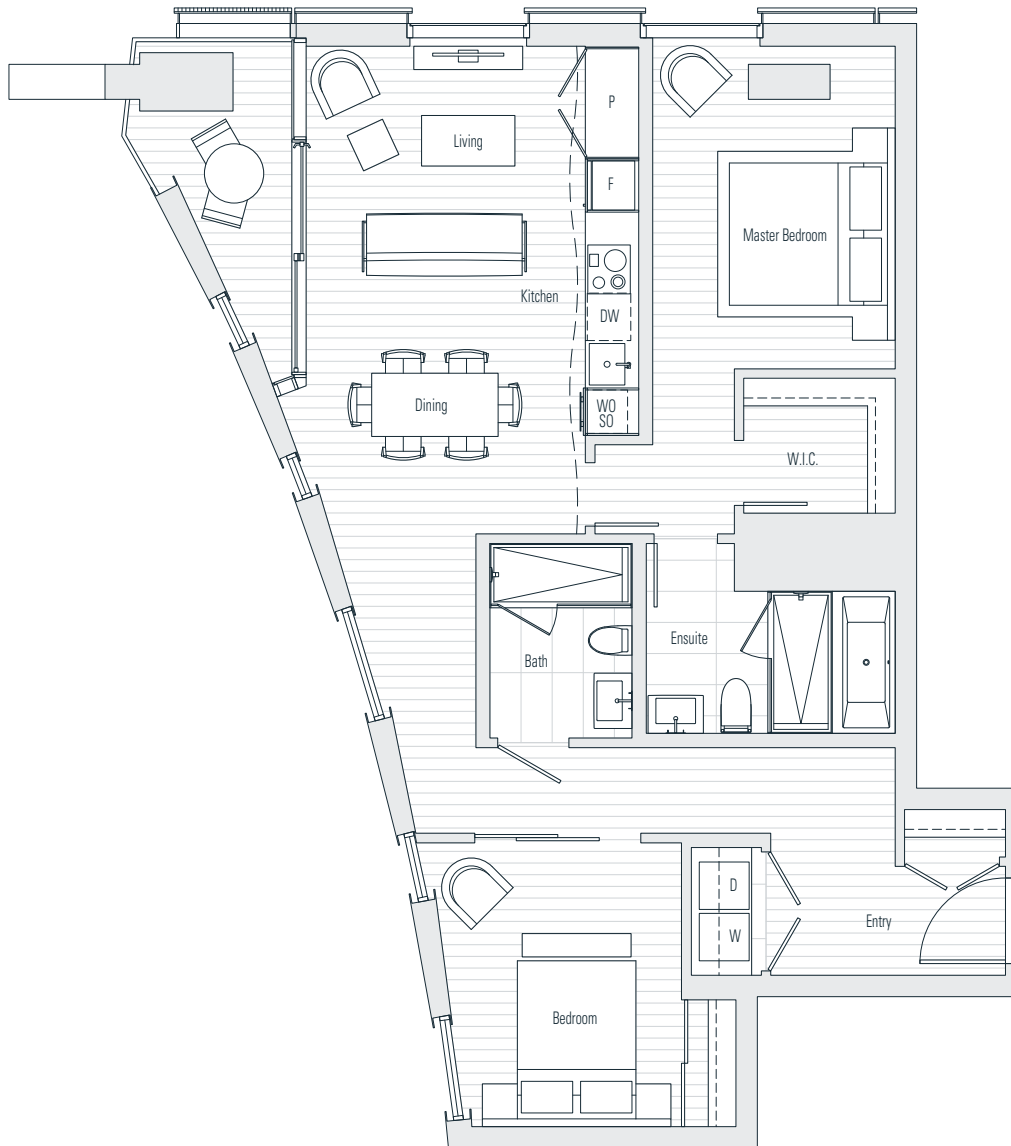

Alberni

by
Kengo
Kuma

隈
研
吾

502

2 Bedroom
1,194 sf

← N Floor 5