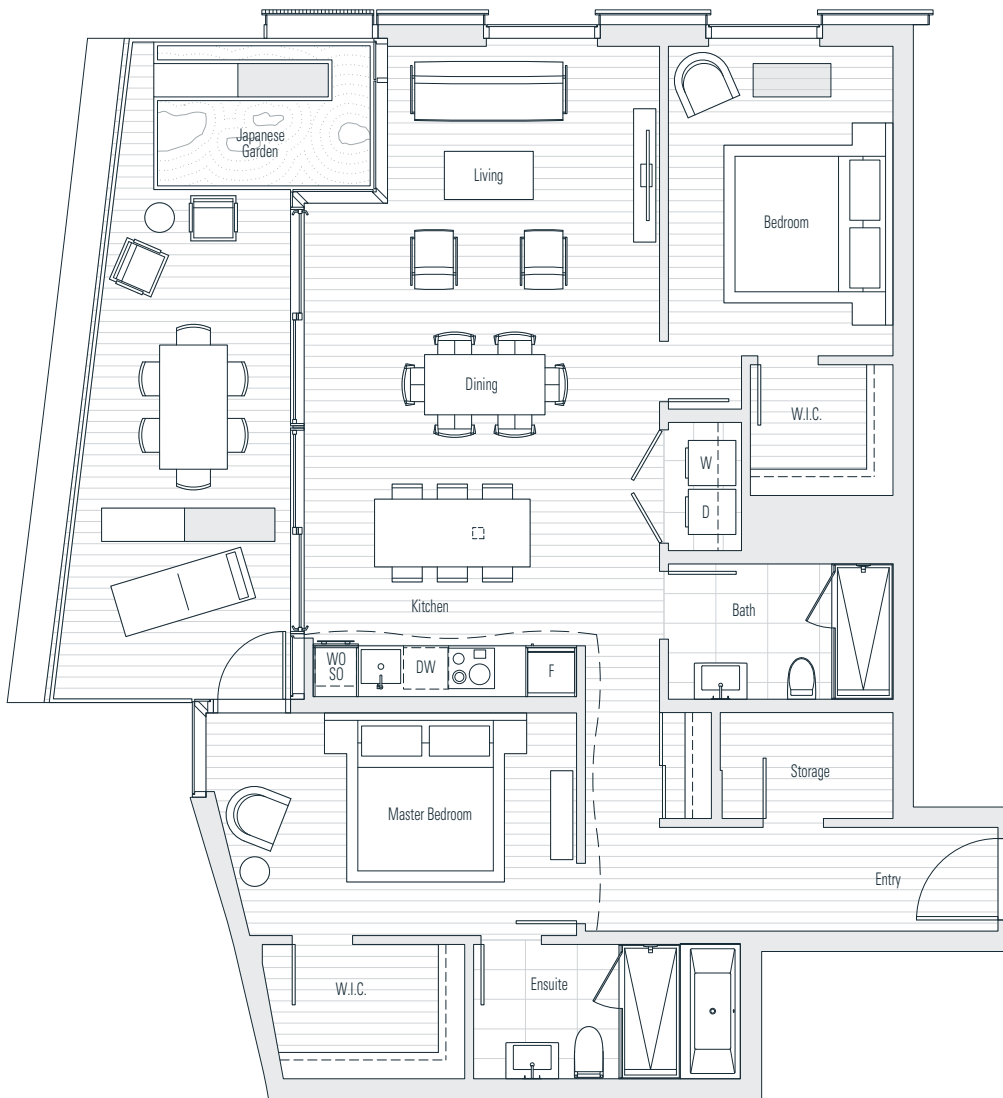

Alberni

by
Kengo
Kuma

隈
研
吾

602

2 Bedroom
1,604 sf

← N Floor 6