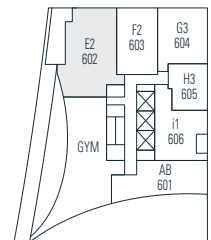

Alberni

by
Kengo
Kuma

隈
研
吾

602

2 Bedroom
1,604 sf

← N Floor 6