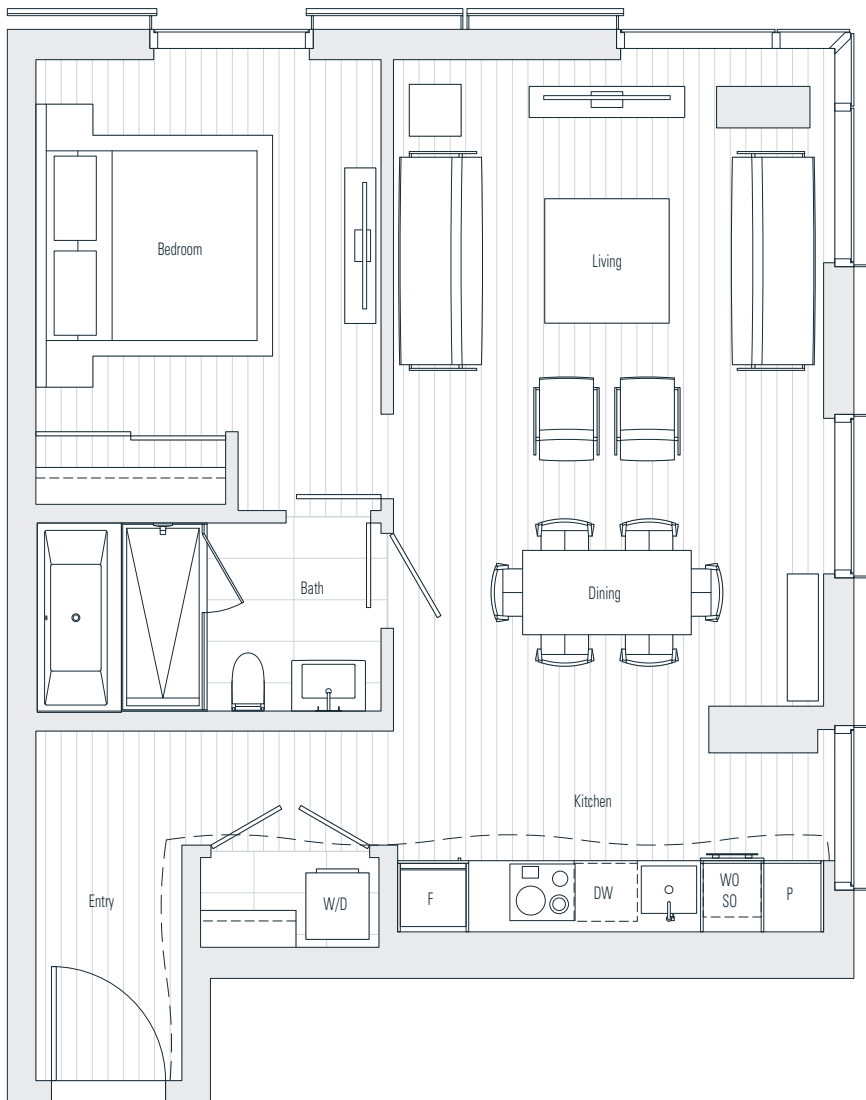

Alberni

by
Kengo
Kuma

隈
研
吾

604

1 Bedroom
802 sf

← N Floor 6