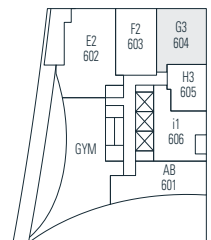

Alberni

by
Kengo
Kuma

隈
研
吾

604

1 Bedroom
802 sf

← N Floor 6