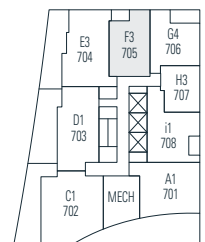

Alberni

by
Kengo
Kuma

隈
研
吾

705

1 Bedroom
759 sf

⤵ N Floor 7

Dimensions, sizes, specifications, layouts and materials are approximate only and subject to change without notice. Interior square footage is combined with balcony square footage and included in total advertised square footage of the homes. Japanese garden sizes / configurations and façade panel locations are approximate and vary depending on the home. Not all homes have Japanese Gardens or soaking tubs. Please ask sales representative for details. E. & O. E.