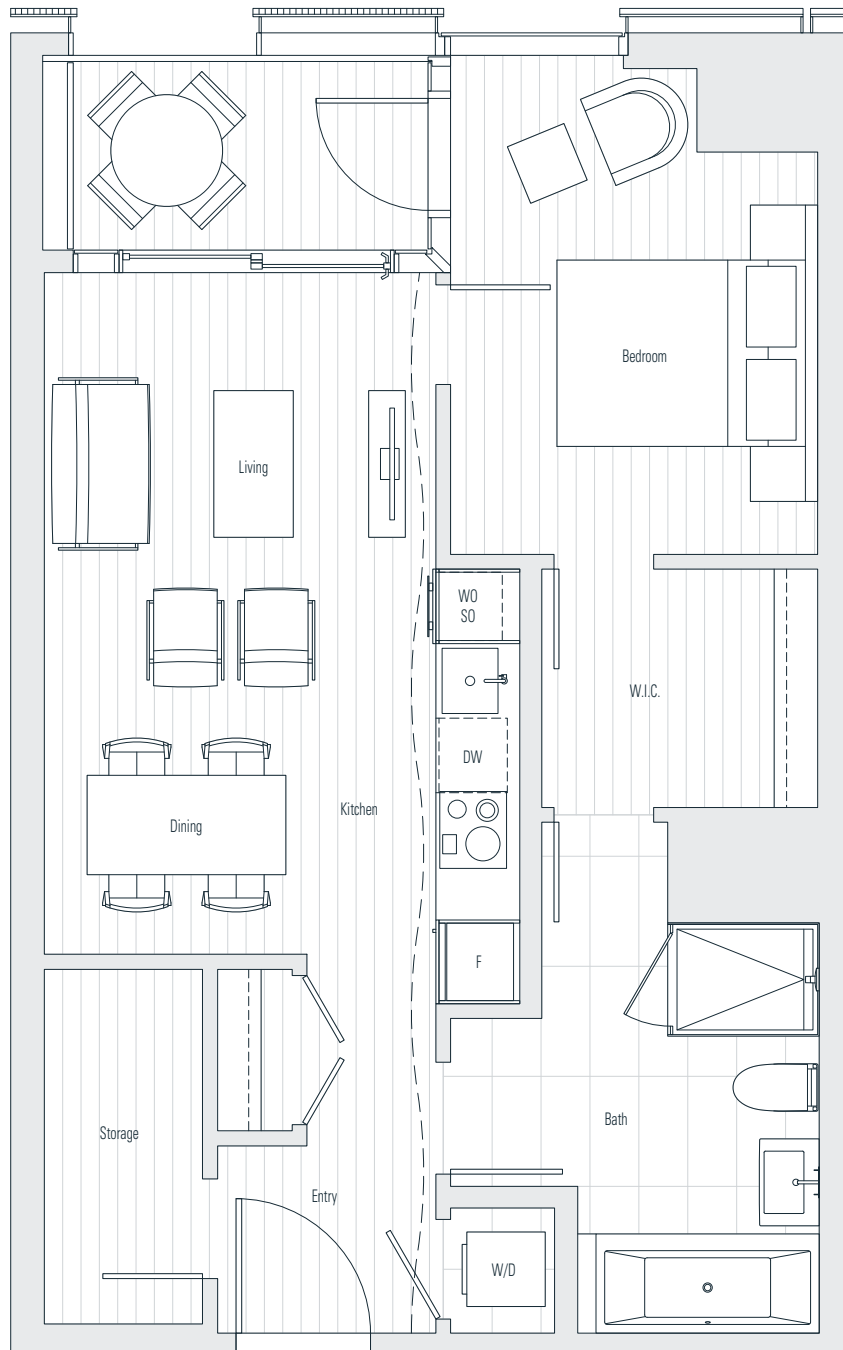

Alberni

by
Kengo
Kuma

隈
研
吾

705

1 Bedroom
759 sf

⤵ N Floor 7

Dimensions, sizes, specifications, layouts and materials are approximate only and subject to change without notice. Interior square footage is combined with balcony square footage and included in total advertised square footage of the homes. Japanese garden sizes / configurations and façade panel locations are approximate and vary depending on the home. Not all homes have Japanese Gardens or soaking tubs. Please ask sales representative for details. E. & O. E.