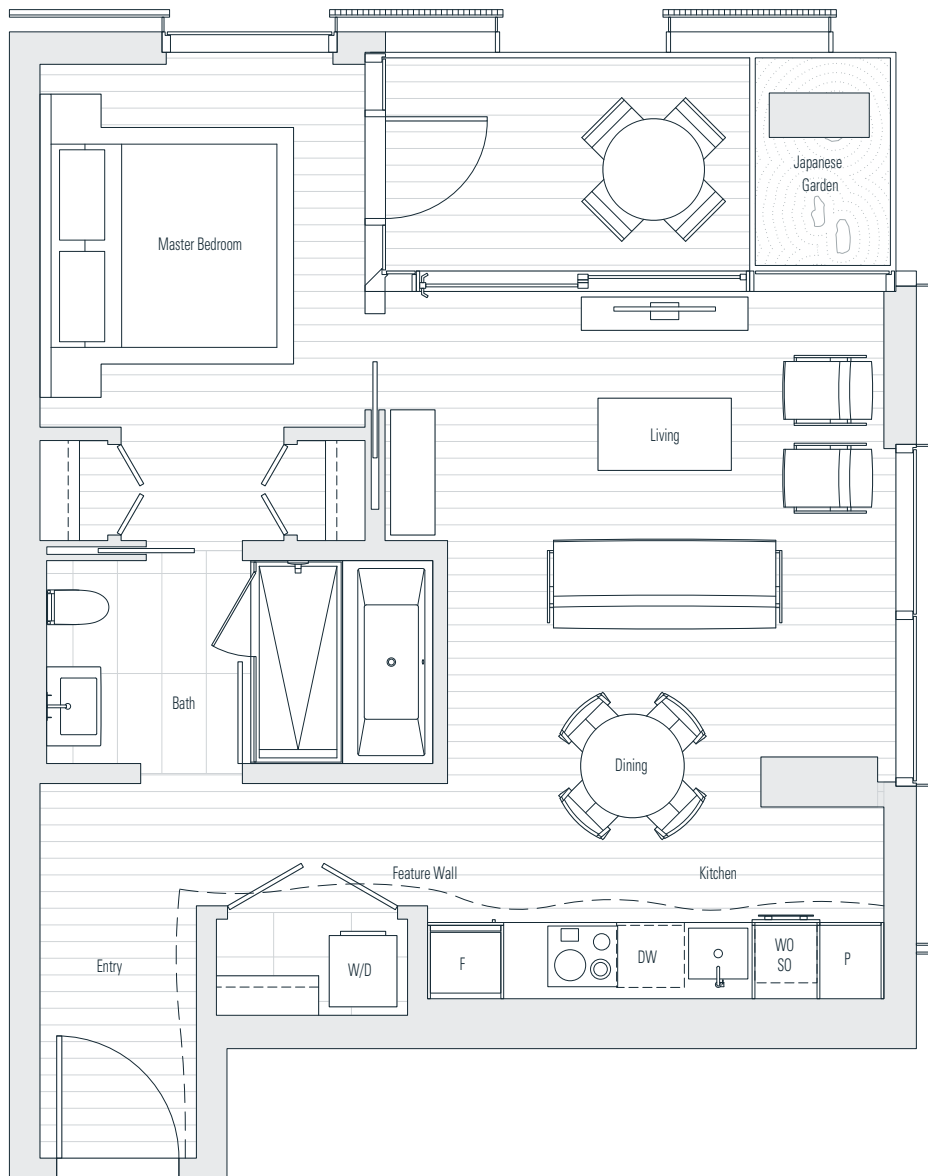

## 706

1 Bedroom  
783 sf

← N Floor 7

Dimensions, sizes, specifications, layouts and materials are approximate only and subject to change without notice. Interior square footage is combined with balcony square footage and included in total advertised square footage of the homes. Japanese garden sizes / configurations and façade panel locations are approximate and vary depending on the home. Not all homes have Japanese Gardens or soaking tubs. Please ask sales representative for details. E. & O. E.