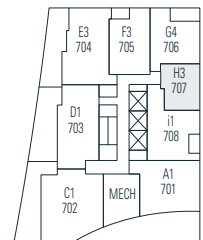

Alberni

by
Kengo
Kuma

隈
研
吾

707

1 Bedroom
494 sf

← N Floor 7