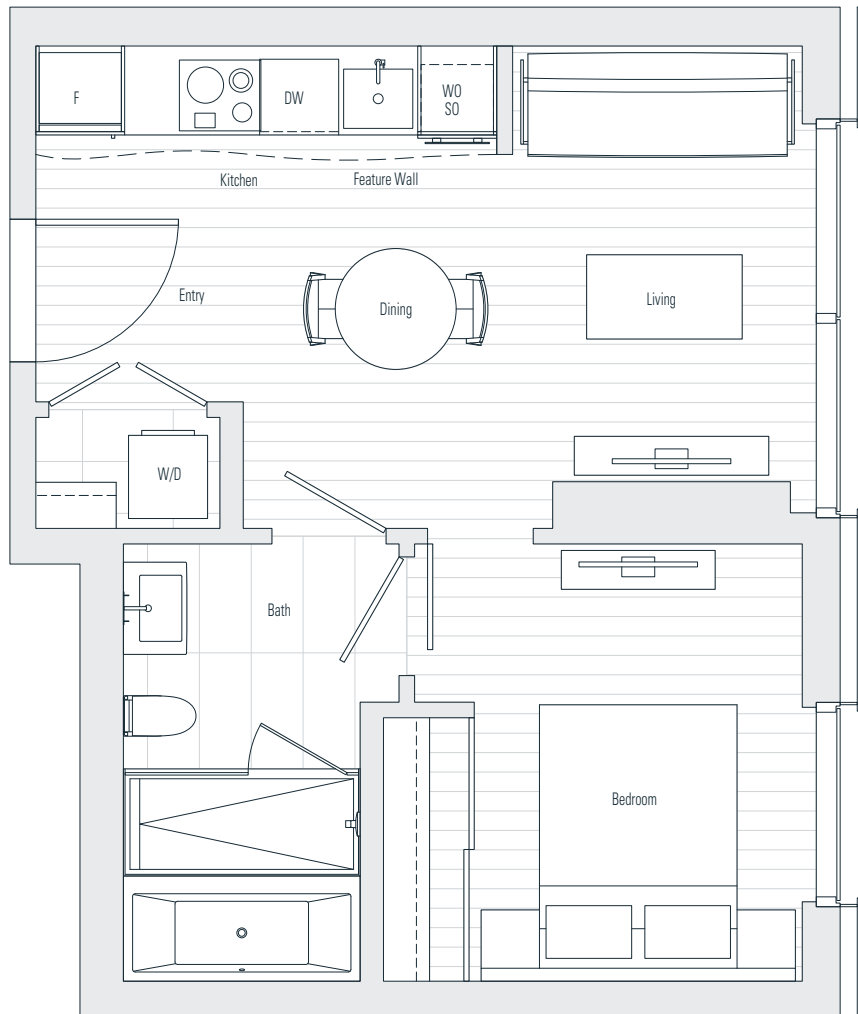

Alberni

by
Kengo
Kuma

隈
研
吾

707

1 Bedroom
494 sf

← N Floor 7