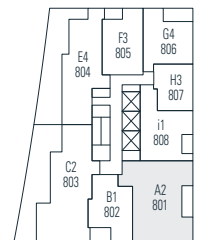

Alberni

by
Kengo
Kuma

隈
研
吾

801

2 Bedroom
1,452 sf

← N Floor 8