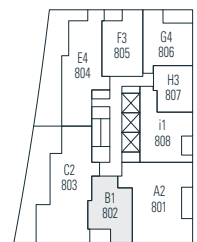

Alberni

by
Kengo
Kuma

隈
研
吾

802

1 Bedroom
742 sf

← N Floor 8