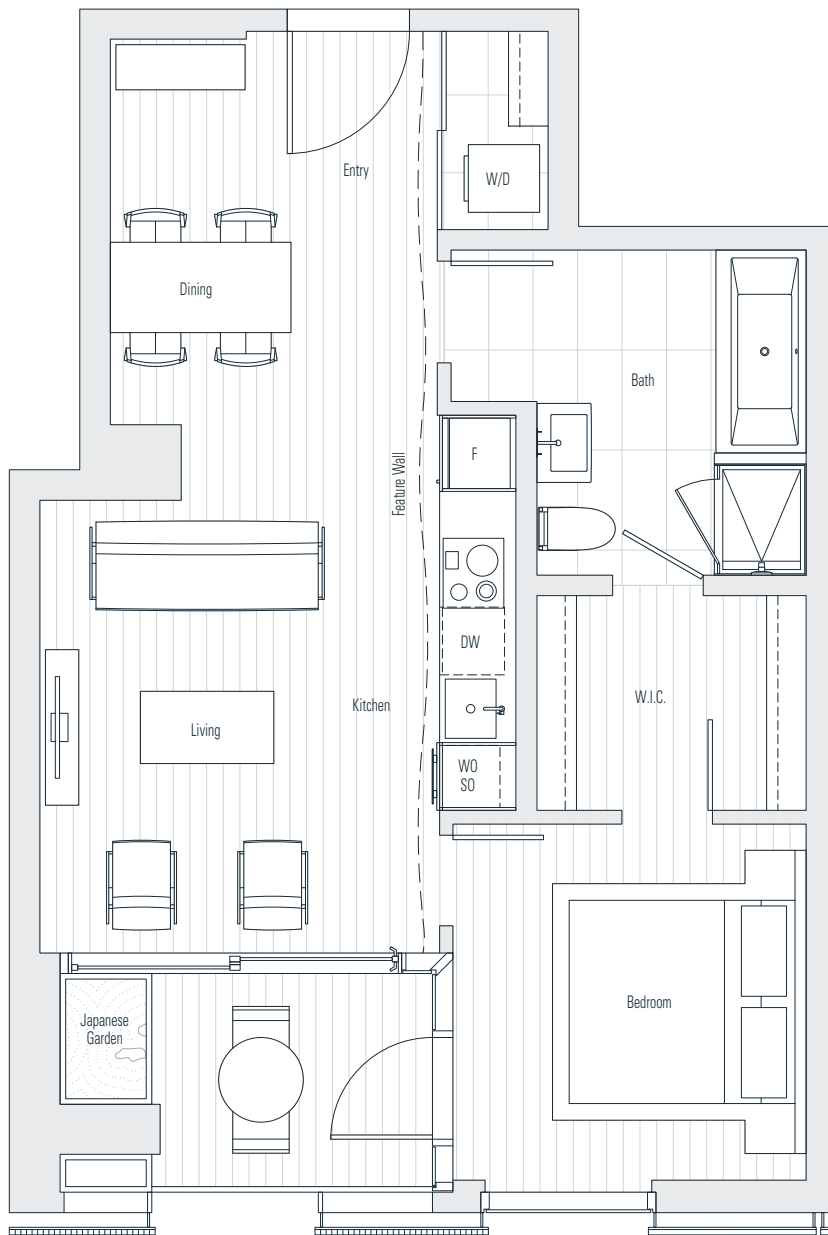

Alberni

by
Kengo
Kuma

隈
研
吾

802

1 Bedroom
742 sf

← N Floor 8