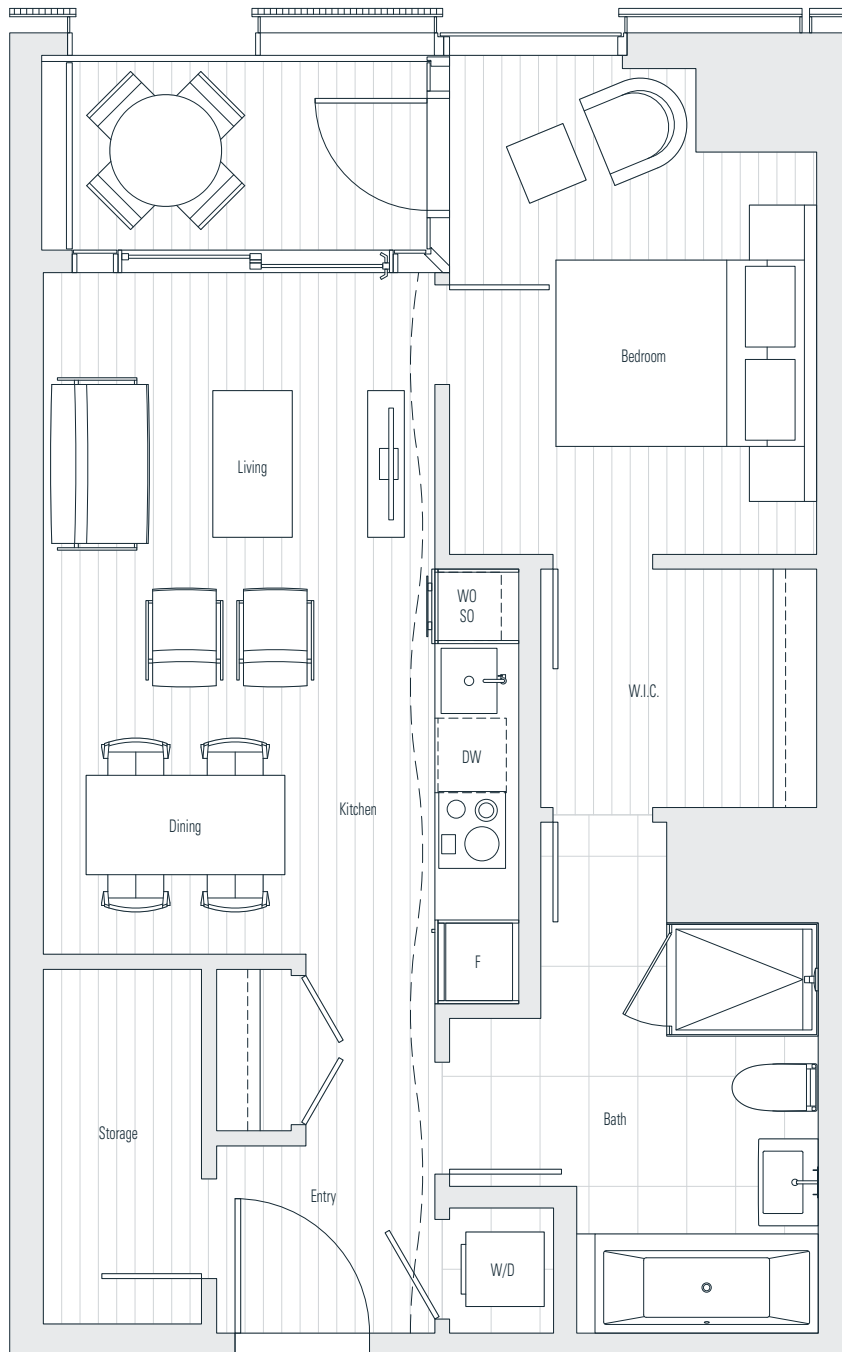

Alberni

by
Kengo
Kuma

隈
研
吾

805

1 Bedroom
756 sf

Dimensions, sizes, specifications, layouts and materials are approximate only and subject to change without notice.
Interior square footage is combined with balcony square footage and included in total advertised square footage of the homes.
Japanese garden sizes / configurations and façade panel locations are approximate and vary depending on the home.
Not all homes have Japanese Gardens or soaking tubs. Please ask sales representative for details. E. & O. E.