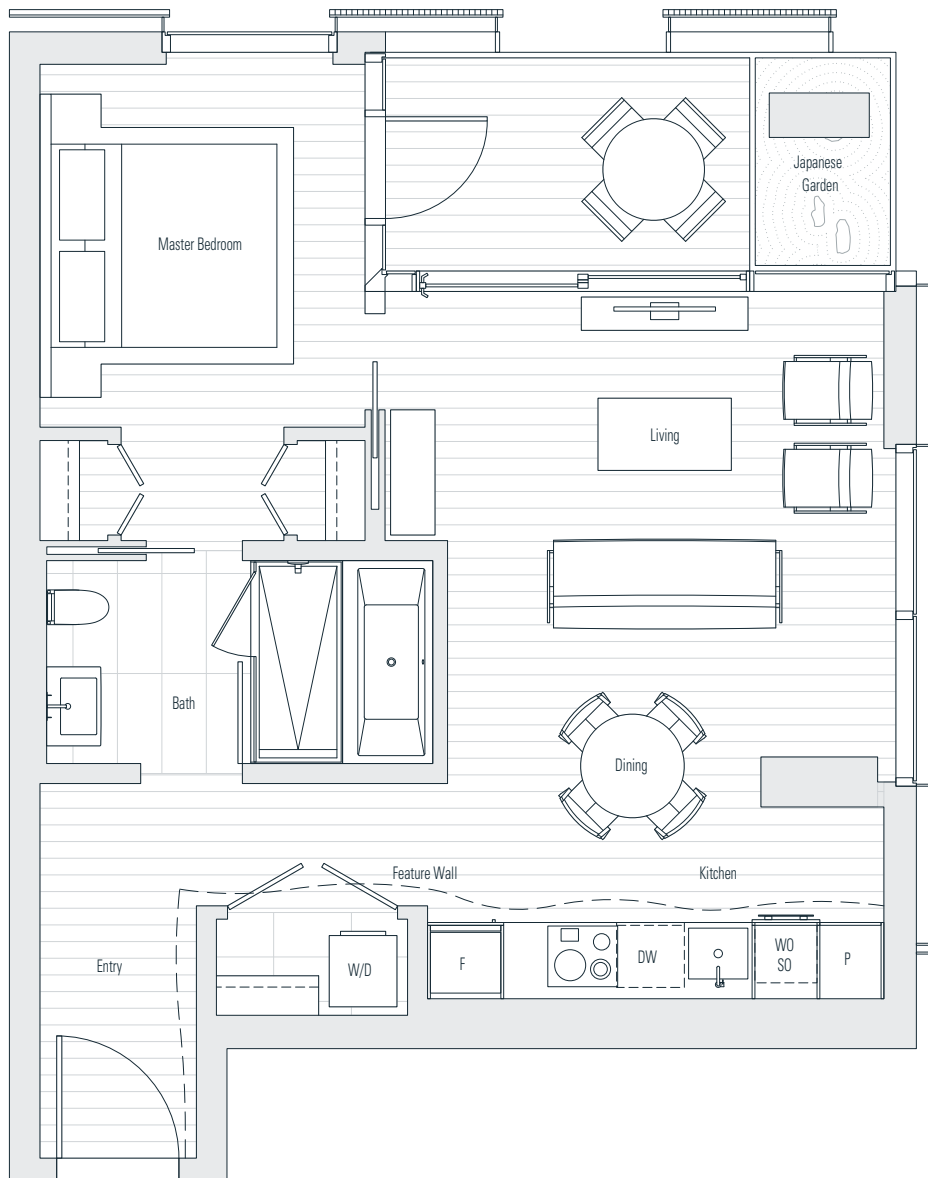

Alberni

by
Kengo
Kuma

隈
研
吾

806

1 Bedroom
788 sf

← N Floor 8