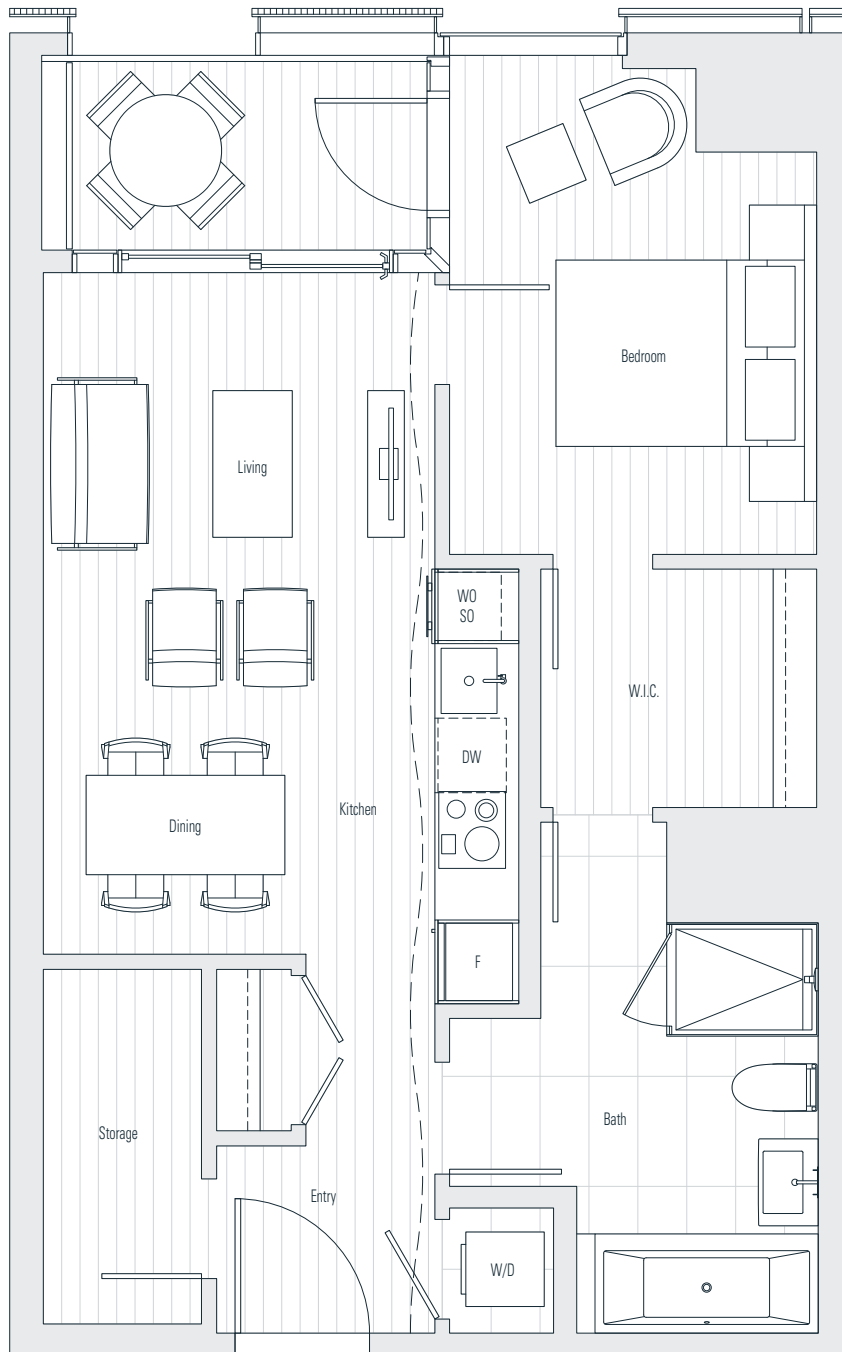

Alberni

by
Kengo
Kuma

隈
研
吾

905

1 Bedroom
756 sf

Dimensions, sizes, specifications, layouts and materials are approximate only and subject to change without notice. Interior square footage is combined with balcony square footage and included in total advertised square footage of the homes. Japanese garden sizes / configurations and façade panel locations are approximate and vary depending on the home. Not all homes have Japanese Gardens or soaking tubs. Please ask sales representative for details. E. & O. E.