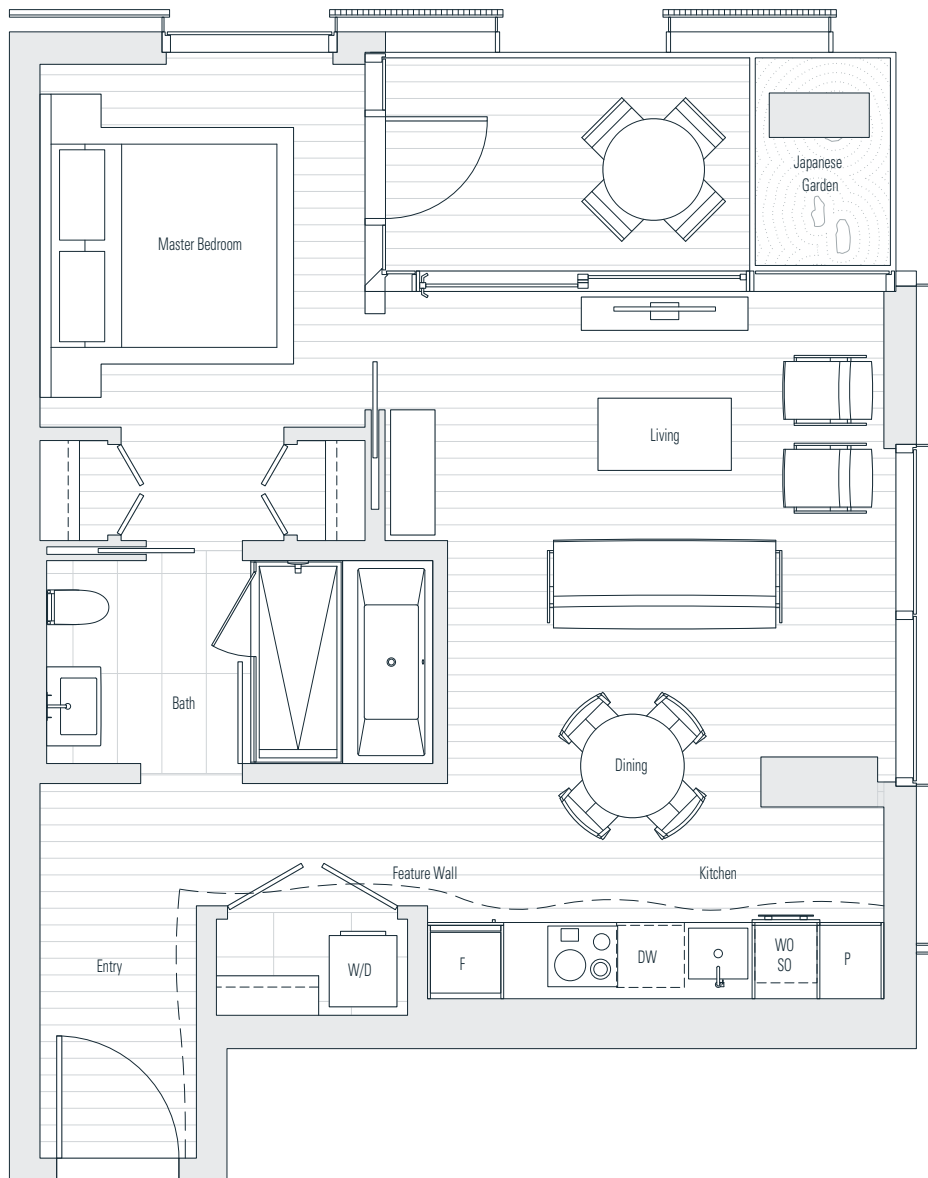

Alberni

by
Kengo
Kuma

隈
研
吾

906

1 Bedroom
788 sf

← N Floor 9