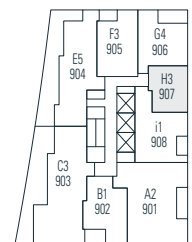

Alberni

by
Kengo
Kuma

隈
研
吾

907

1 Bedroom
489 sf

← N Floor 9