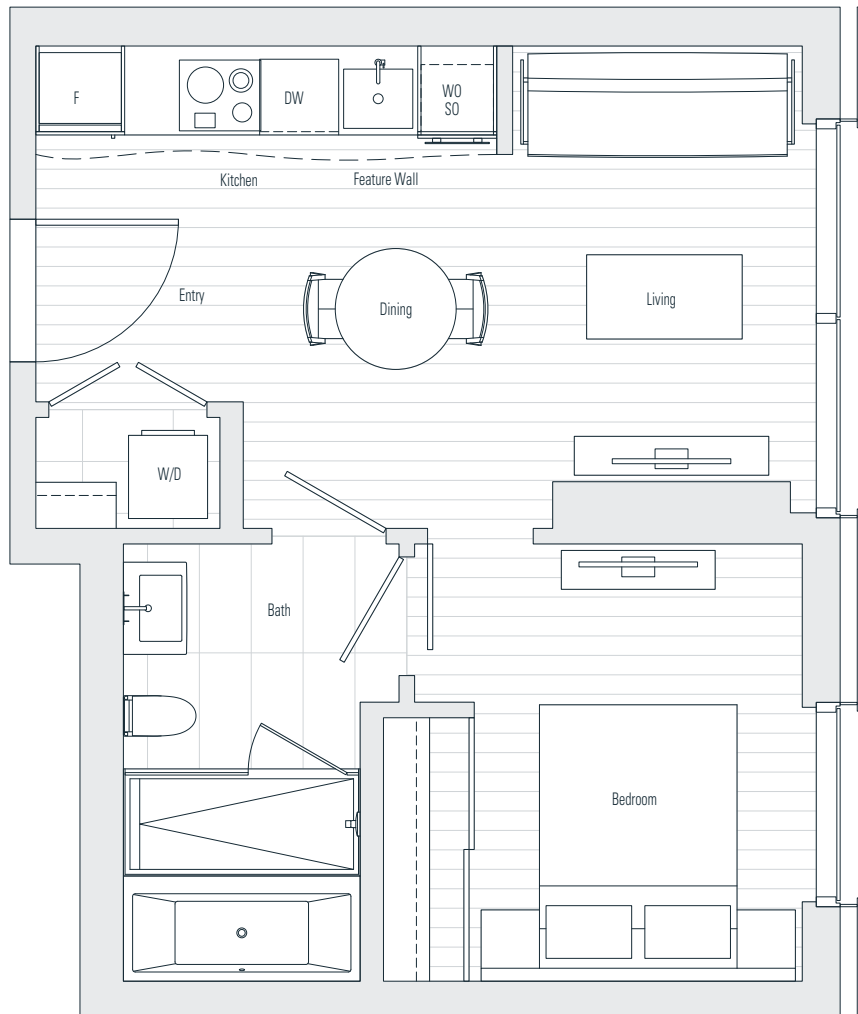

Alberni

by
Kengo
Kuma

隈
研
吾

907

1 Bedroom
489 sf

← N Floor 9