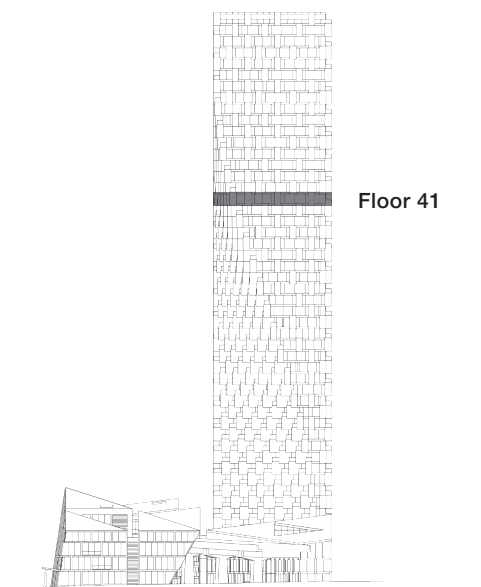

VANCOUVER HOUSE

ARCHITECT SERIES

4110

ONE BEDROOM FLEX

TOTAL LIVING 493 SQ FT

Indoor Living 430 sq ft

Outdoor Living 63 sq ft

This charming home features views of False Creek and the city. Morning light fills the bedroom and living area, which opens onto a generous copper-clad balcony. Space is enhanced by a streamlined layout and a Murphy bed custom-designed by BIG.

westbank

BIG

ARCHITECT
SERIES

4110

ONE BEDROOM FLEX

VANCOUVER
HOUSE