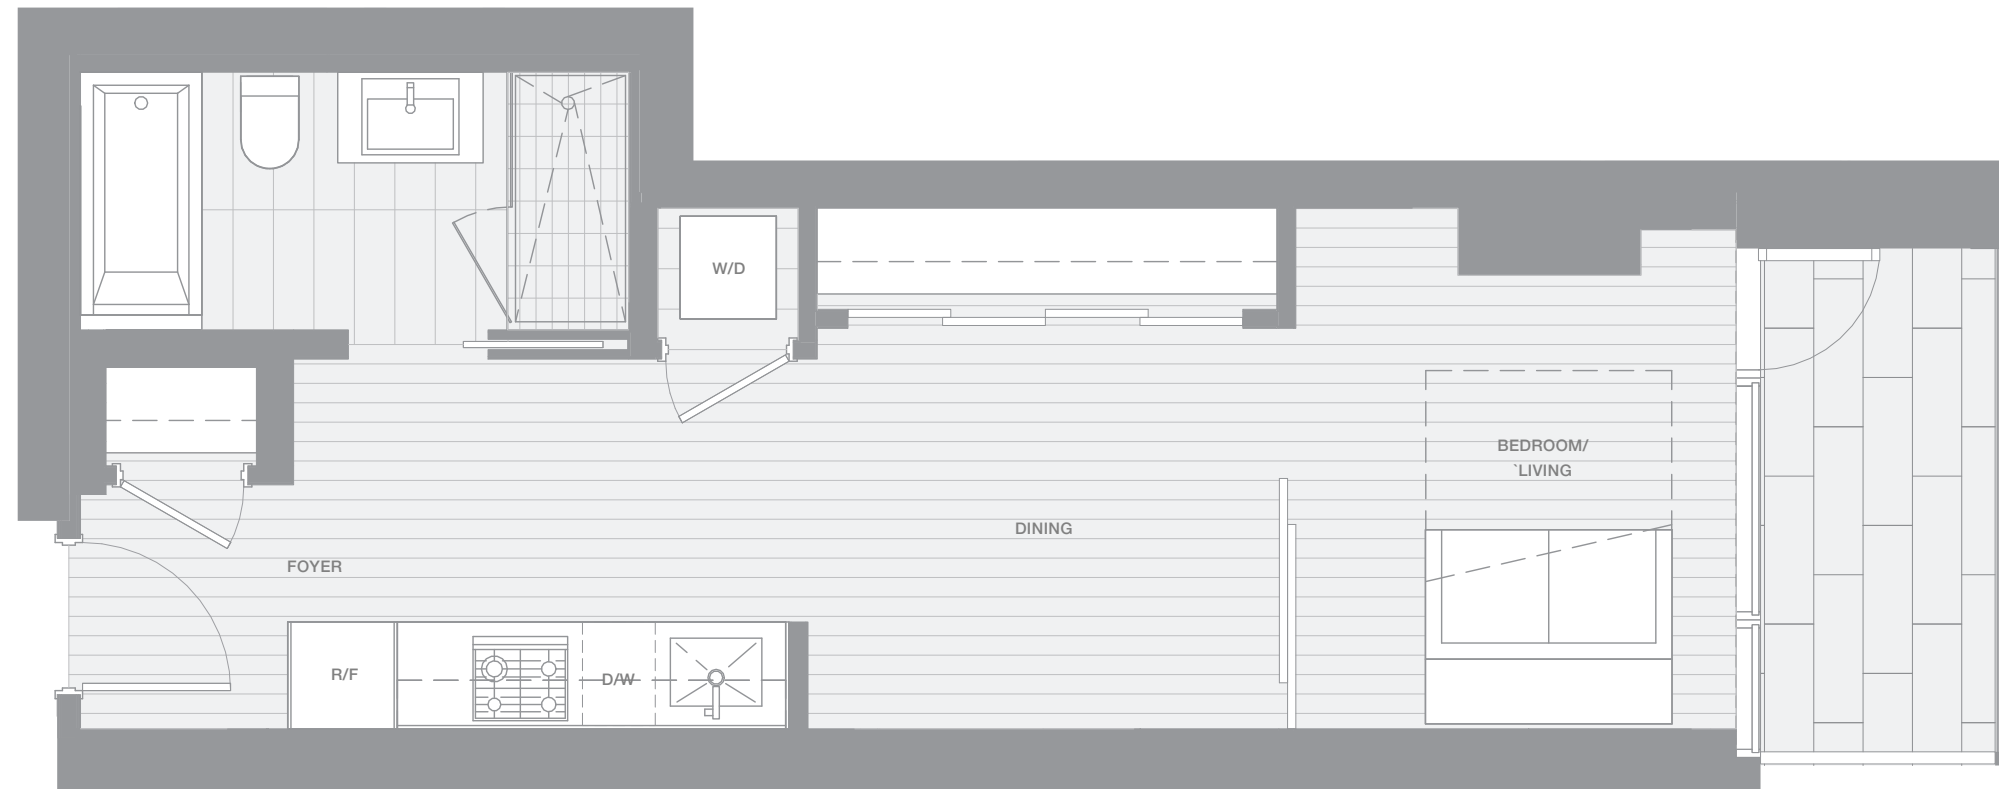

VANCOUVER HOUSE

ARCHITECT SERIES

4110

ONE BEDROOM FLEX

TOTAL LIVING 493 SQ FT

Indoor Living 430 sq ft

Outdoor Living 63 sq ft

This charming home features views of False Creek and the city. Morning light fills the bedroom and living area, which opens onto a generous copper-clad balcony. Space is enhanced by a streamlined layout and a Murphy bed custom-designed by BIG.

westbank

BIG

ARCHITECT
SERIES

4110

ONE BEDROOM FLEX

VANCOUVER
HOUSE