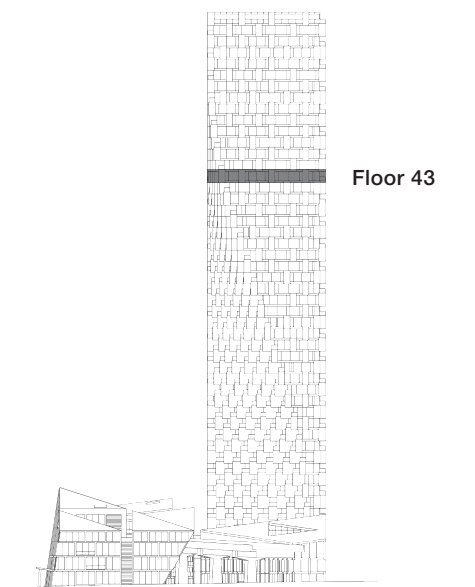

VANCOUVER HOUSE

ARCHITECT SERIES

4310

STUDIO

TOTAL LIVING 431 SQ FT

Indoor Living 377 sq ft

Outdoor Living 54 sq ft

This charming home features views of False Creek and the city. Morning light fills the living and sleeping area, which opens onto a generous copper-clad balcony. A long gallery foyer is ideal for displaying contemporary art, while the hardwood floors streamline the space.

westbank

BIG

ARCHITECT
SERIES

4310

STUDIO

VANCOUVER
HOUSE